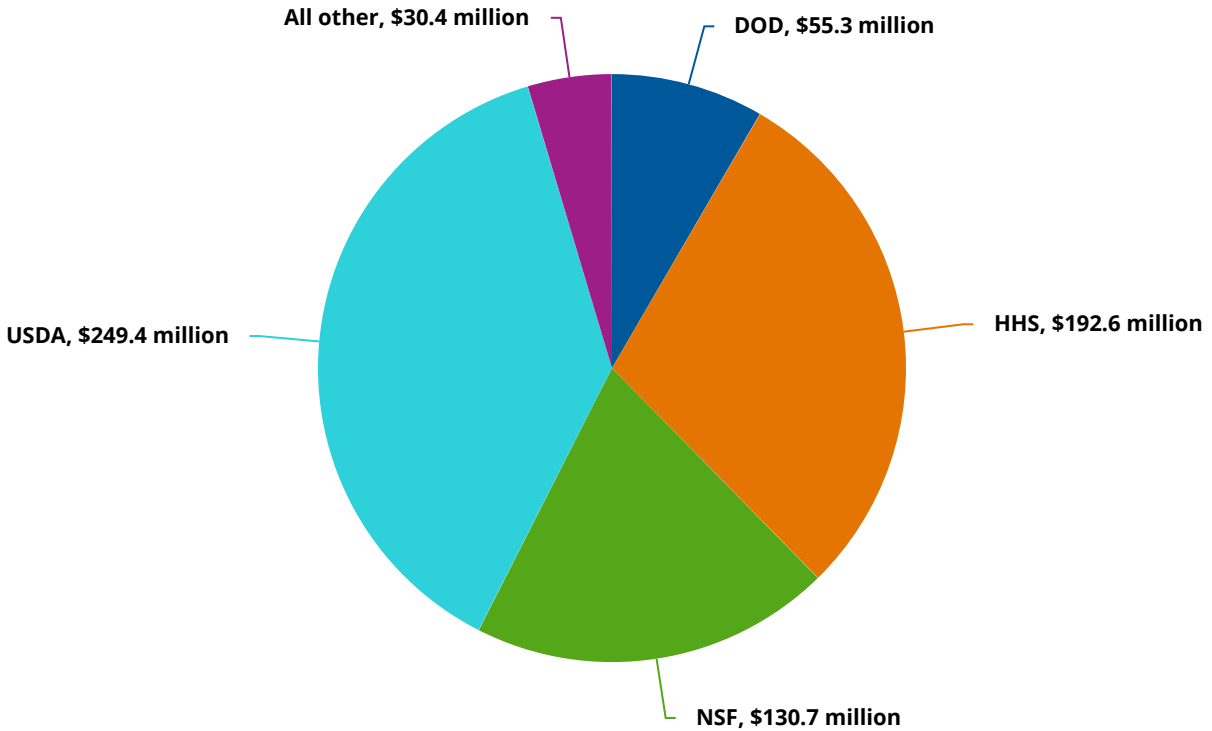

**Figure 4**

**Federal obligations for science and engineering to historically Black colleges and universities, by agency: FY 2022**

DOD = Department of Defense; HHS = Department of Health and Human Services; NSF = National Science Foundation; USDA = Department of Agriculture.

**Note(s):**  
Detail may not add to total because of rounding.

**Source(s):**  
National Center for Science and Engineering Statistics, Federal Science and Engineering Support FY 2022 module of the FYs 2022–23 Survey of Federal Funds for Research and Development.